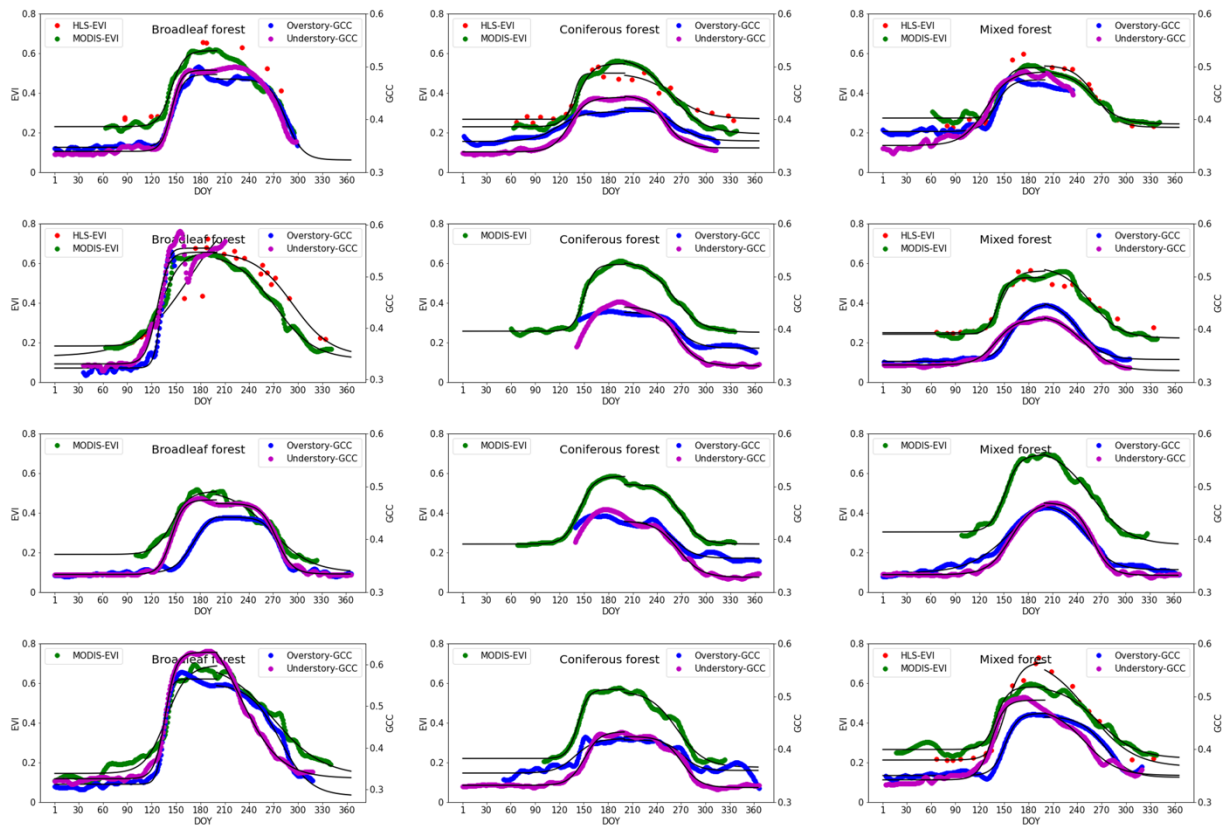

Supplementary Materials

S 1. Some examples of trailcam (understory and overstory) and satellite (Landsat & Sentinel-2, MODIS) VI timeseries.